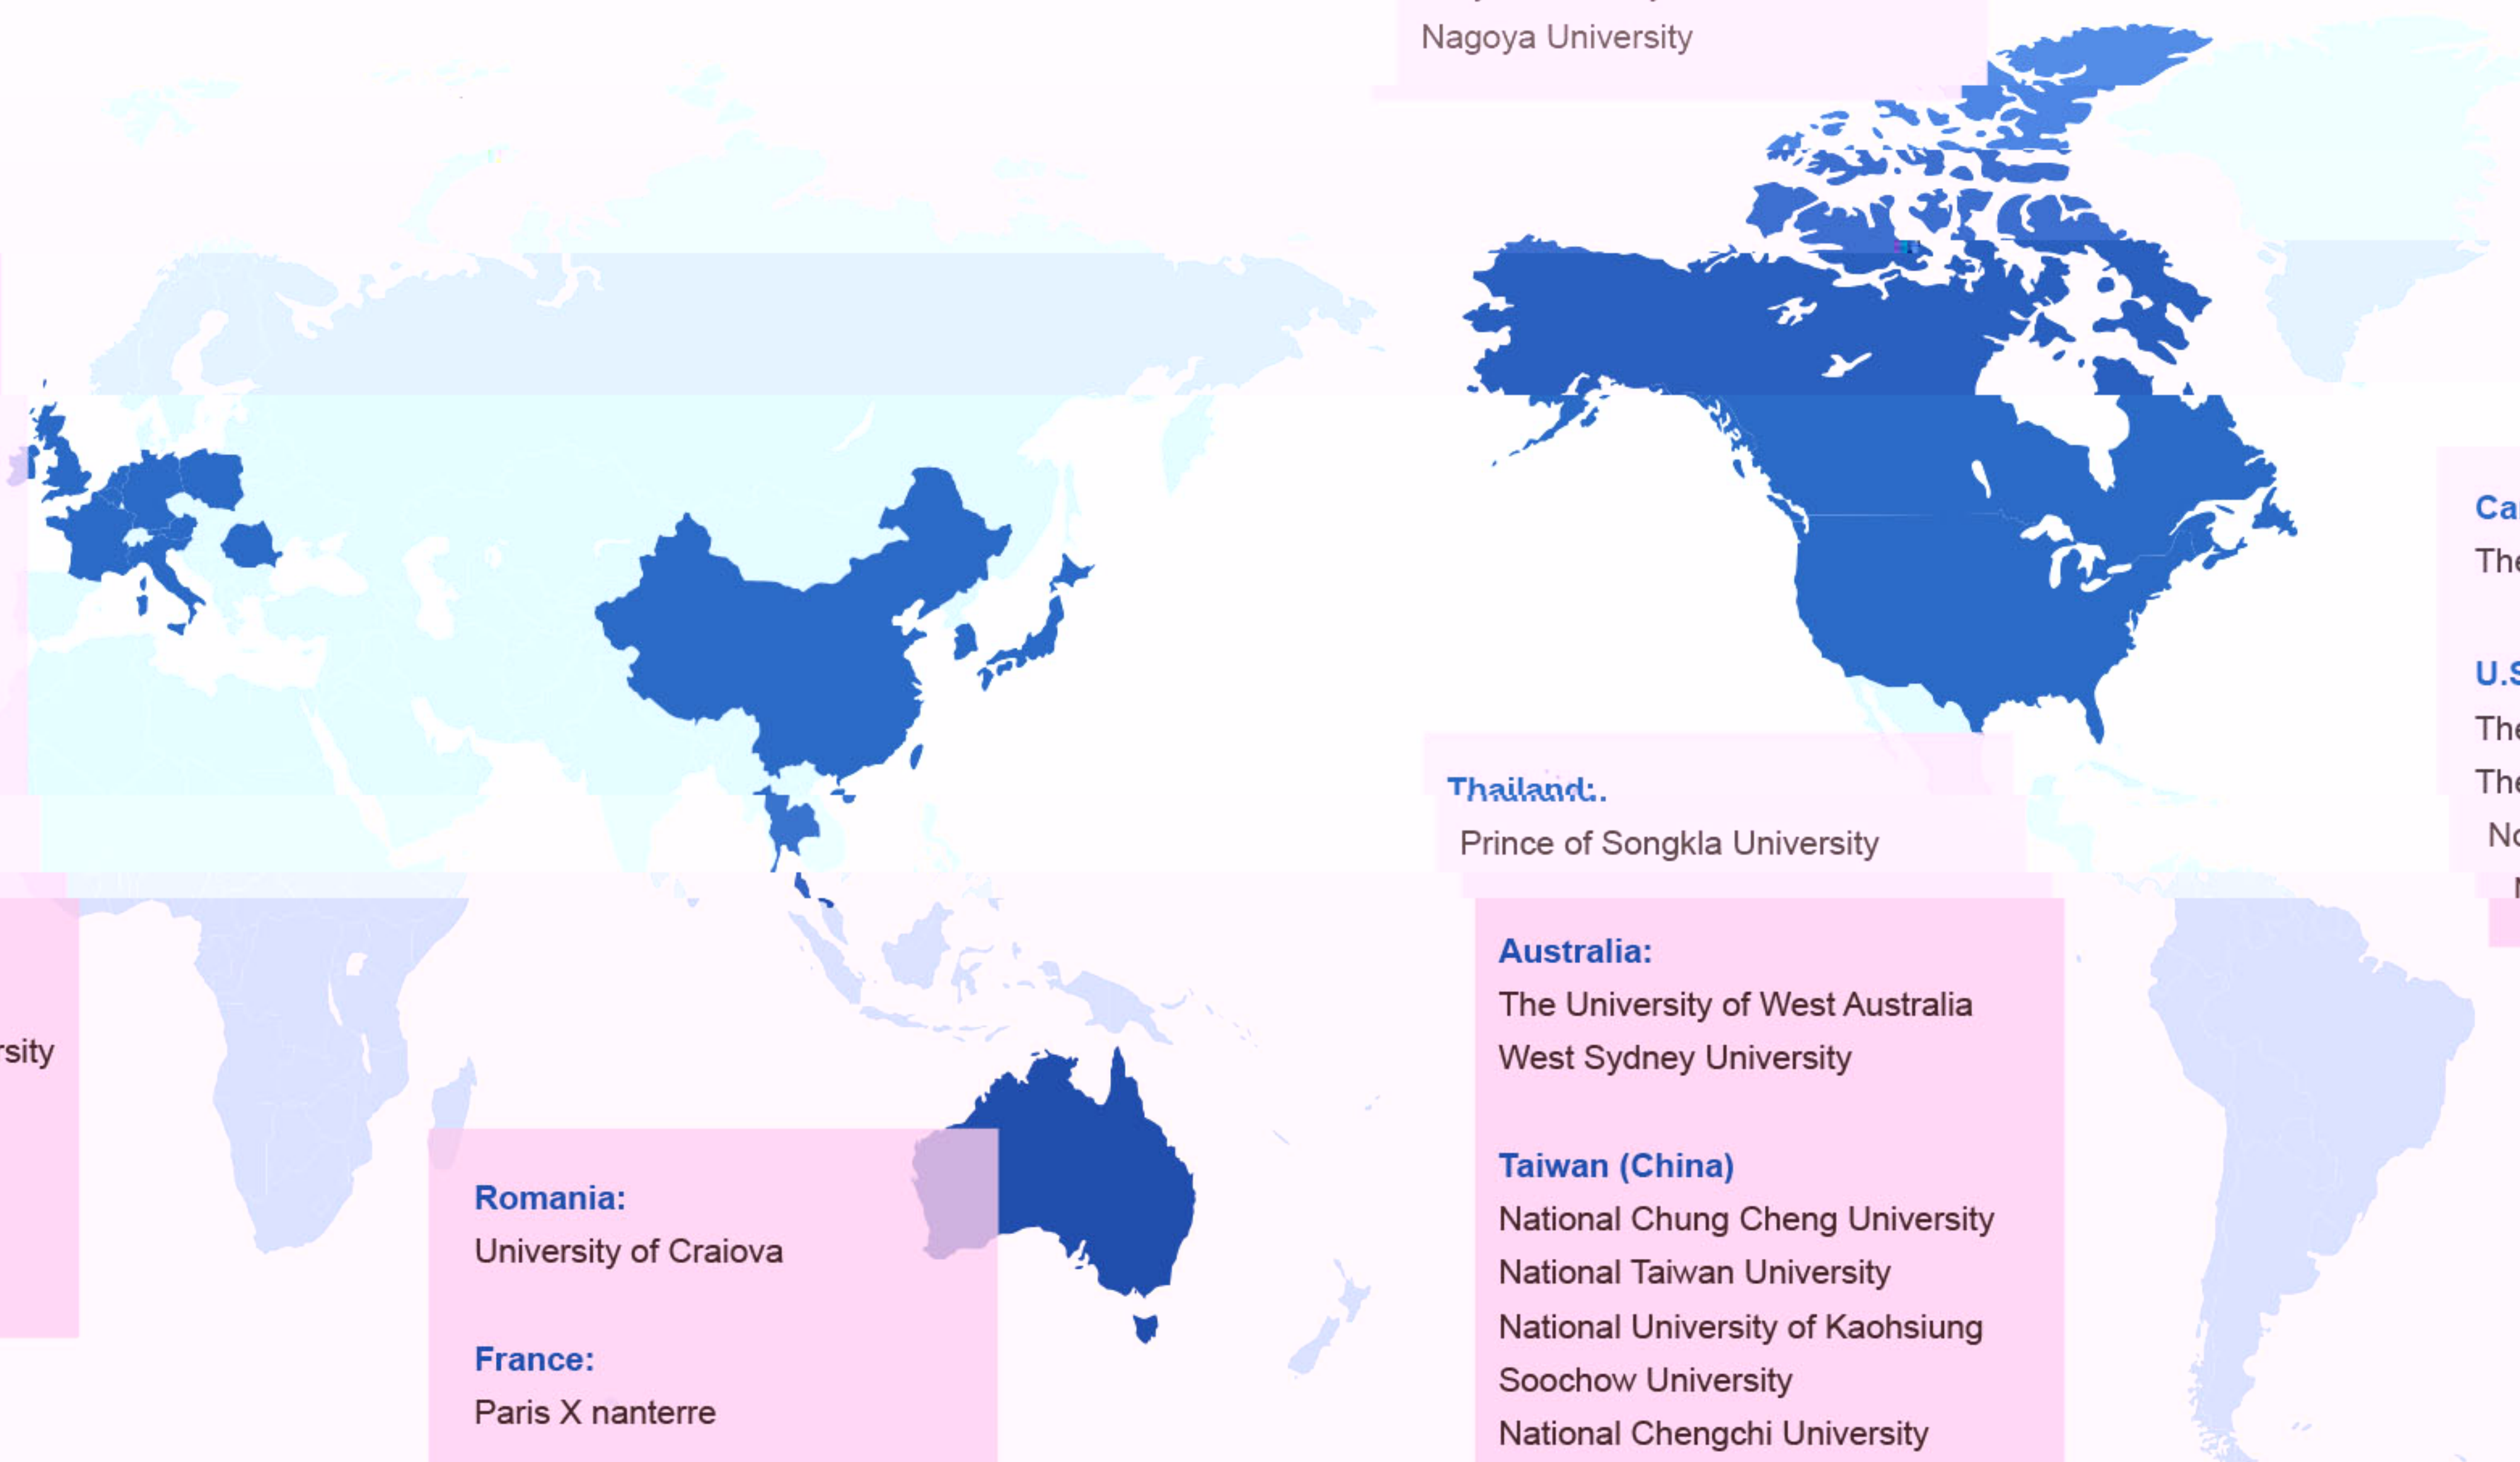

# International Cooperation

Global Partner Institutions under school-level agreements: 30  
Countries and regions: 16

**The Netherlands:**

Maastricht University,

**Italy:**

Milan University

University of Pisa

University of Rome Tor Vergata

**Britain:**

Southampton University

Queen Mary University of London

**Belgium:**

Université catholique de Louvain.

**Poland:**

Cardinal Stefan Wyszyński University

**Germany:**

Technische Universität Chemnitz

University of Bonn

**Romania:**

University of Craiova

**France:**

Paris X nanterre

**Korea:**

National Chengchi University

**Canada:**

The University of Waterloo

**U.S.:**

The University of Oregon

The University of Wisconsin

Northeastern University

New Orleans Louisiana University,